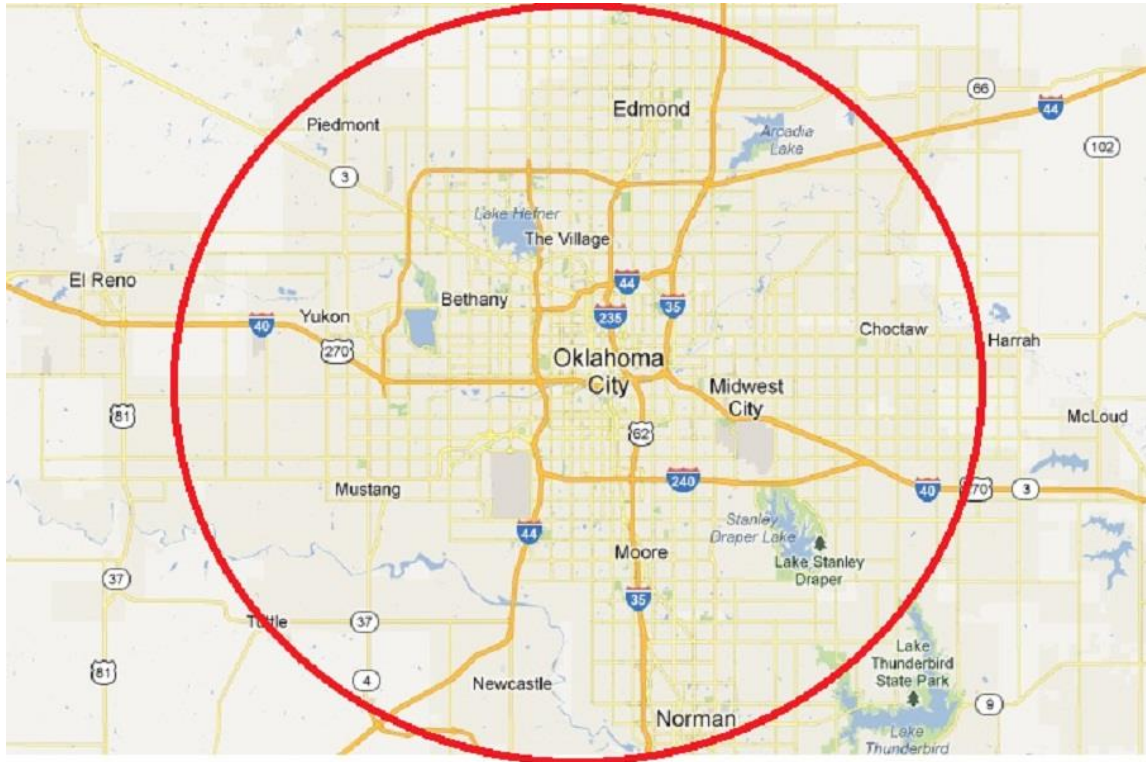

\$9.00 per Metro Hot Shot (6/1/19)

- Just because you are outside this area does not mean we won't deliver an order to you. Other factors will determine our decision. For example: \$ amount, Order Size, Time, and Etc call for details.
- **Hot Shot (As Defined by COW)**, is any delivery of a ½" Copper 90 to a BTR500 that is not anytime today and within the circled area will be "Hot Shot" \$9.00 charge! If all of our trucks are out we will still bring it to you in our personal vehicles if the following applies: It will fit in vehicle, there is a person to bring it, and you tip us (JK).
- Our job is to take care of our customers while turning a profit and this is by no means designed to make us more profitable.
- We will Hot Shot up to 25 miles outside this area for a minimal fee of \$35. All other deliveries are based on cost per mile "round" trip basis.